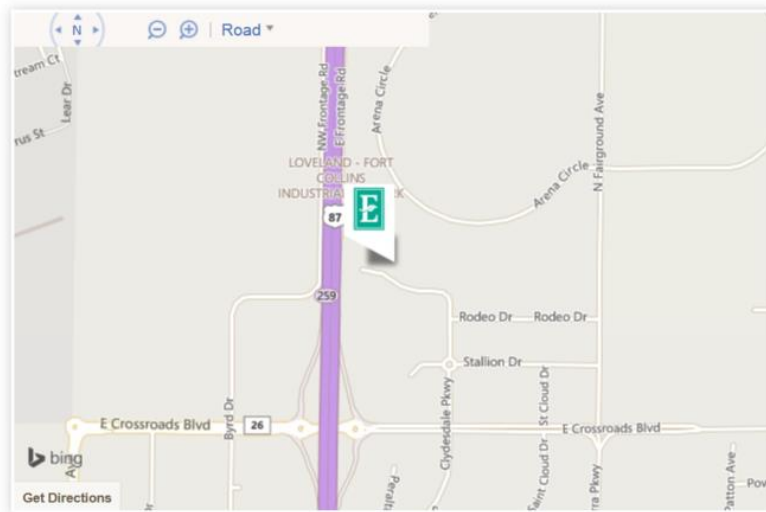

Embassy Suites by Hilton
Loveland Hotel Conference
Center & Spa

4705 Clydesdale Parkway, Loveland,
Colorado, 80538, USA
TEL: +1-970-593-6200
FAX: +1-970-593-6202

MAPS & DIRECTIONS

[Bing Terms of Use](#) | [Bing Privacy Policy](#)

Directions from the Hotel Staff

From the North or South: Take I-25 to the Crossroads Boulevard exit (Exit 259), turn East onto Crossroads Blvd. and turn left (North) onto Clydesdale Parkway. Hotel will be straight ahead after roundabout.

Denver, CO [Denver International Airport

Directions

Exit airport onto Pena Boulevard. Follow Pena to E-470 (toll road) West/Fort Collins. Follow E-470 to I-25 North. Take the Crossroads Boulevard Exit to the East. Make a left onto Clydesdale Parkway. Hotel will be on your right.

Distance from Hotel: 49 mi.

Drive Time: 50 min.

Fort Collins-Loveland Municipal Airport

Directions

East on Earhart Road towards Lear Drive. Right on NW Frontage Road. Left on CR-26/E Crossroads Blvd. Left on Clydesdale Parkway. Hotel will be on right at end of street.

Distance from Hotel: 2 mi.

Drive Time: 4 min.